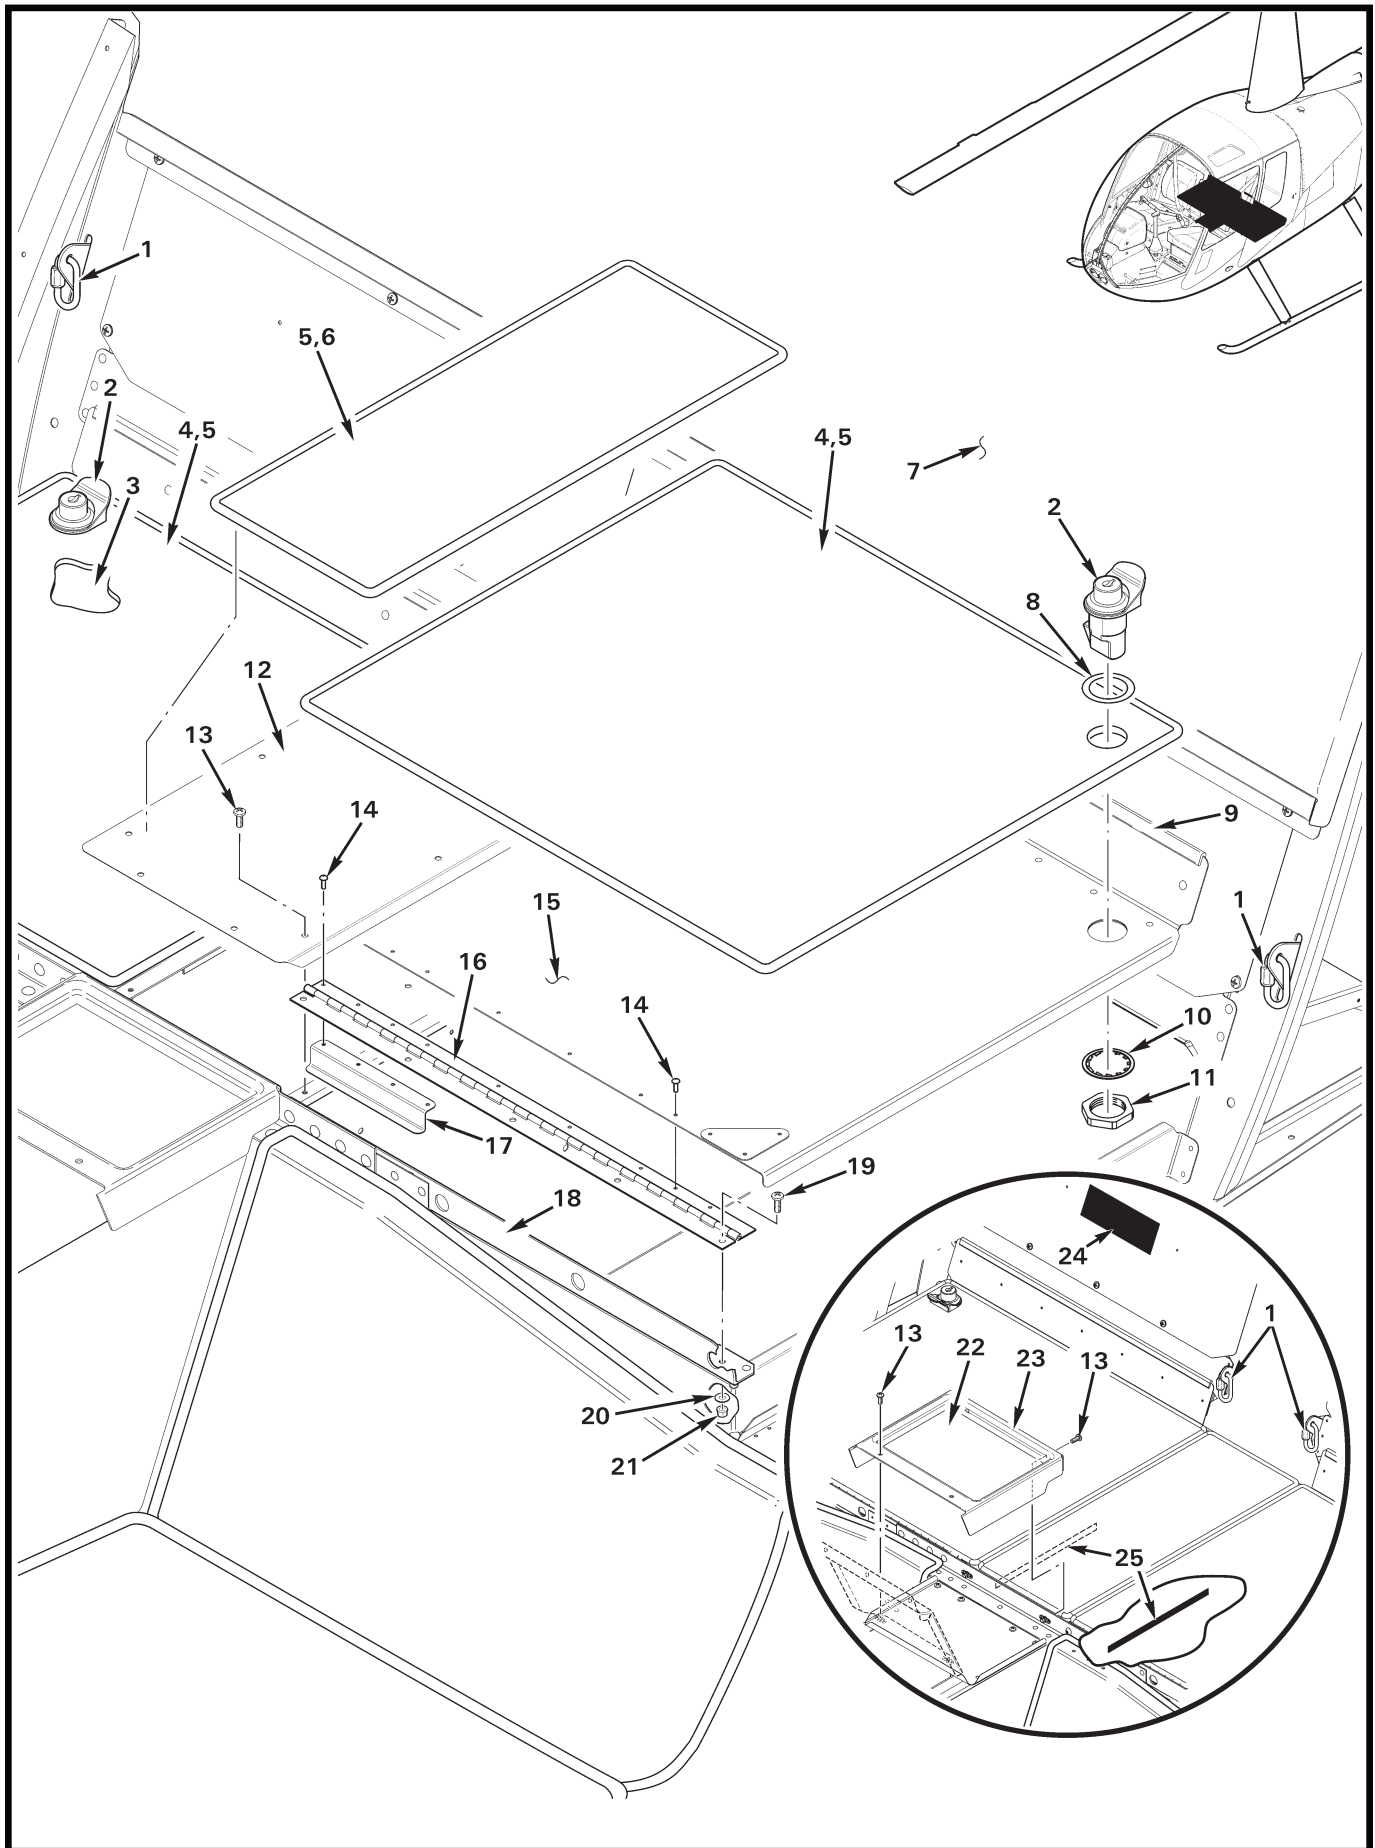

CHAPTER 94

CADET VERSION

<i>Figure</i>	<i>Title</i>	<i>Page</i>
94-1	Cadet Version	94.0
94-3	Cadet Aft Cabin Components	94.2

FIGURE AND INDEX NUMBER	PART NUMBER	DESCRIPTION	PARTS AVAIL	QTY PER ASSY
R44 CADET VERSION				
94-1-1	C060	Audio System (Ref; no aft audio jacks)		
2	—	Air Conditioning Installation (Ref, optional. See Figures 21-5, 21-11, 21-15, 21-27, and 21-29)		
3	C654	Decal – Limitations (Ref; see Figure 67-15B)		
4	G682	Decals (Ref, see Figures 11-1, and 94-3)		
5	C859	Wire Harness (Ref)		
6	C003	Interior Furnishings (Ref; see Figures 25-29, and 25-33)		
7	—	Aft Cabin Installation (Ref, see Figures 25-5 and 94-3)		
8	C026	Door Assembly – Aft (Ref; see Figure 52-13)		
9	G050	Console Assembly (Ref; see Figures 95-61, 95-65, and 95-69)		
10	C599	Airspeed Indicator (Ref; see Figures 95-61 and 95-65)		
11	A600	Manifold Pressure Gage (Ref; see Figure 95-61 and 95-65)		
12	G054	Plate (Ref; see Figure 95-69)		
NOTES				

FIGURE AND INDEX NUMBER	PART NUMBER	DESCRIPTION	PARTS AVAIL	QTY PER ASSY
CADET AFT CABIN COMPONENTS				
94-3-1	8947T24	Link	X	4
	3712T31	Link (earlier R44s)	O	4
2	93-313	Latch (Incl items 10 and 11)	X	2
3	C703-2	Cover Assembly (RH; includes items 14, 16, and 17)	X	1
4	C469-54*	Carpet Assembly (RH and LH; bond using item 5)	X	2
5	B270-8QT	Adhesive	X	A/R
6	C469-55*	Carpet Assembly (center; bond using item 5)	X	1
7	C003-24	Insulation (Ref, see Figure 25-33)		
8	90089A420	Washer – Shim	X	A/R
9	A226-15	Trim	X	A/R
10	—	Lockwasher	O	1
11	—	Nut	O	1
12	C474-4	Cover	X	1
13	MS27039C0806	Screw	X	A/R
14	MS20470AD3	Rivet	X	32
15	C703-1	Cover Assembly (LH; includes items 14, 16, and 17)	X	1
16	C704-10	Hinge	X	1
17	C704-8	Stiffener	X	1
18	C704-11	Angle Assembly (Ref; see also Figure 25-5)		
19	MS27039C0807	Screw	X	20
20	NAS1149FN816P	Washer	X	20
21	MS21042L08	Nut	X	20
22	C464-3	Pad	X	1
23	C464-1	Tray (Incl item 22)	X	1
24	G682-34	Decal – “DO NOT OCCUPY...” (RH and LH; aft loading instructions)	X	2
25	G682-35	Decal – “COMPARTMENT LOAD LIMIT...”	X	2