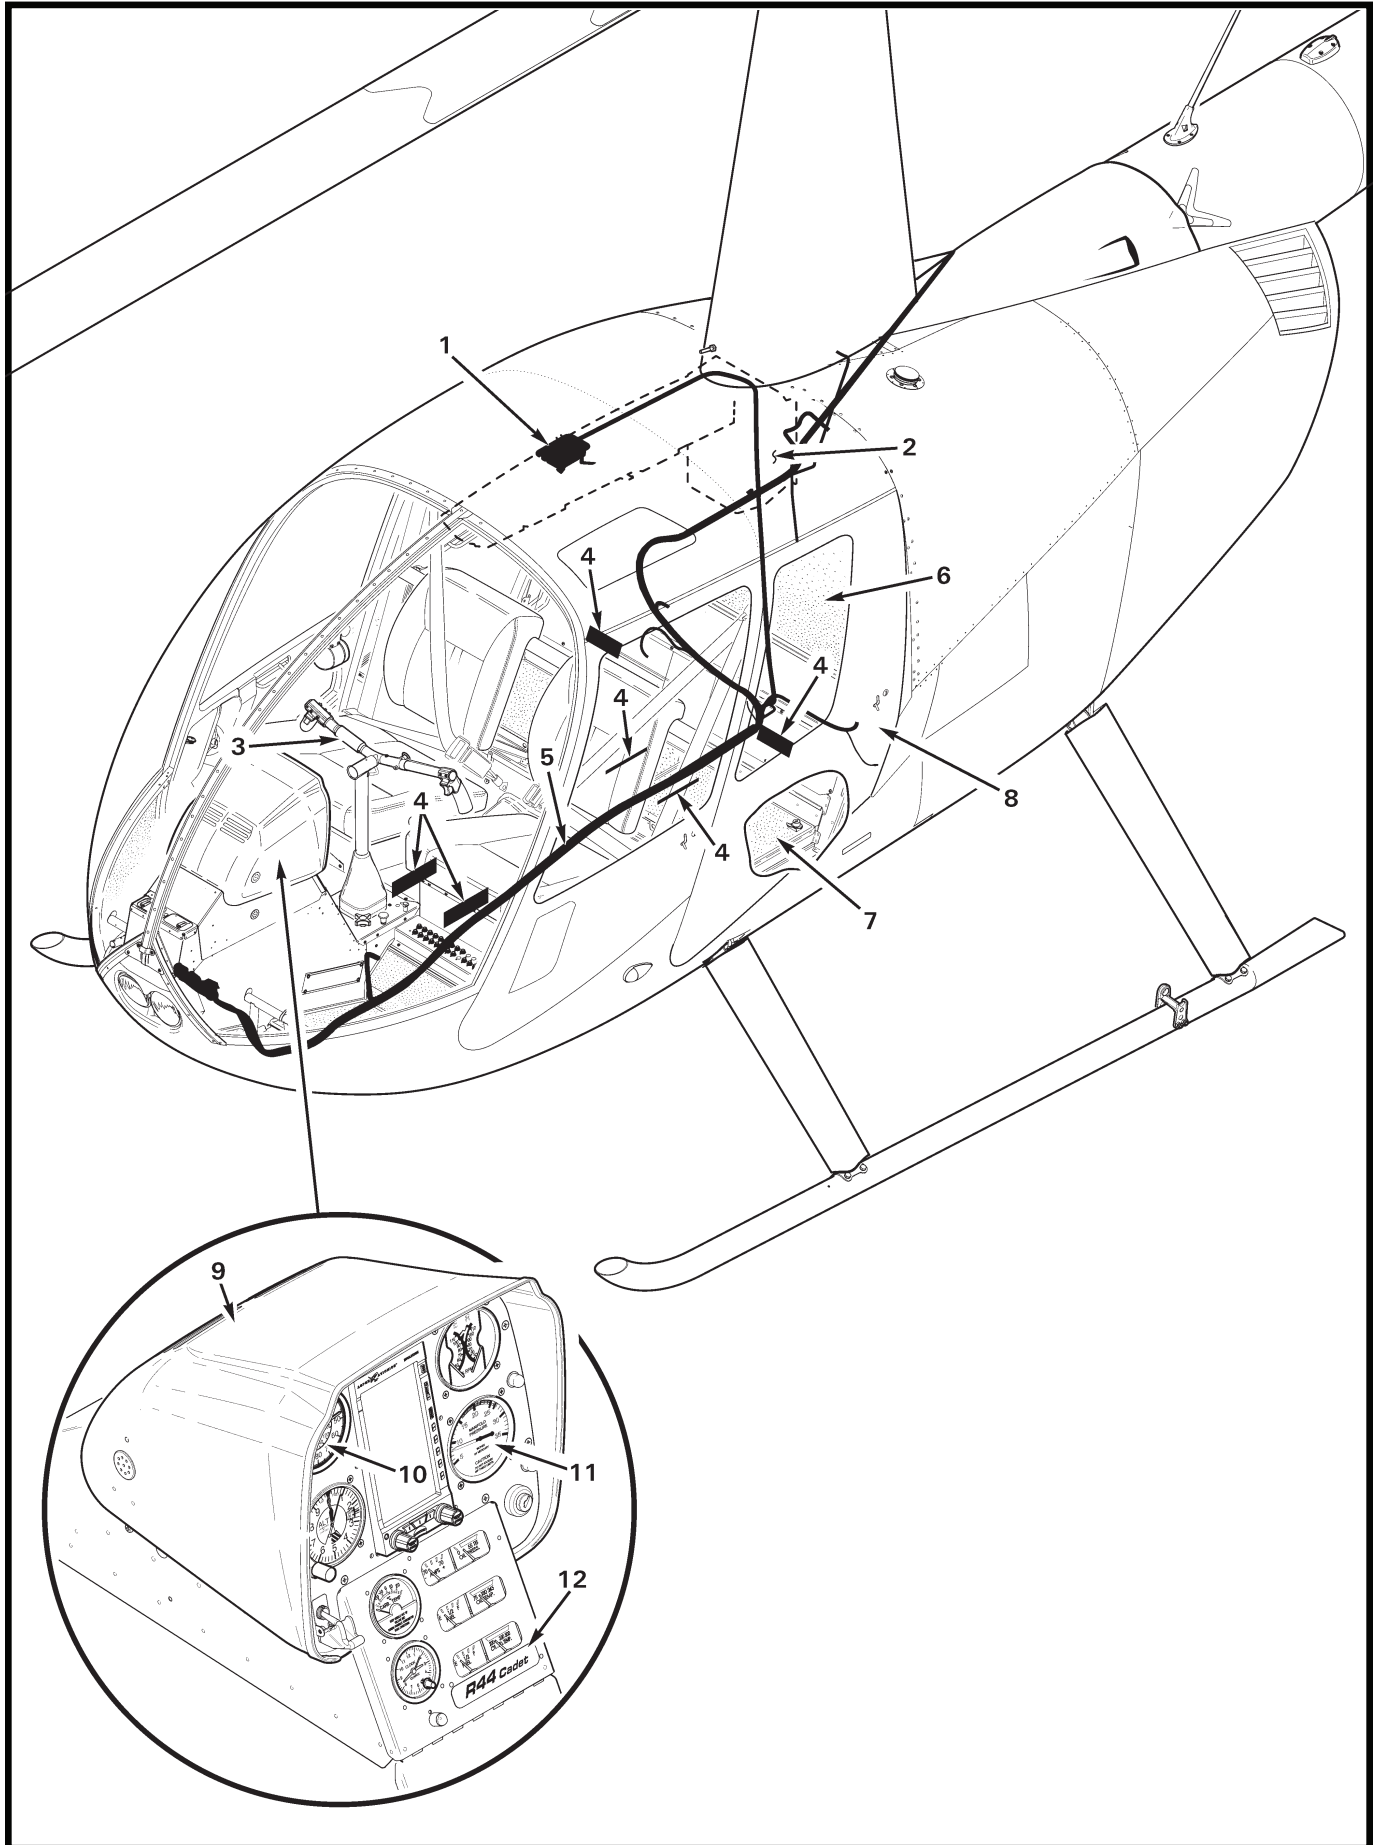

CHAPTER 94

CADET VERSION

<i>Figure</i>	<i>Title</i>	<i>Page</i>
94-1	Cadet Version	94.0
94-3	Cadet Aft Cabin Components	94.2

FIGURE AND INDEX NUMBER	PART NUMBER	DESCRIPTION	PARTS AVAIL	QTY PER ASSY
R44 CADET VERSION				
94-1-1	C060	Audio System (Ref; no aft audio jacks)		
2	—	Air Conditioning Installation (Ref, optional. See Figures 21-5, 21-11, 21-15, 21-27, and 21-29)		
3	C654	Decal – Limitations (Ref; see Figure 67-15B)		
4	G682	Decals (Ref, see Figures 11-1, and 94-3)		
5	C859	Wire Harness (Ref)		
6	C003	Interior Furnishings (Ref; see Figures 25-29, and 25-33)		
7	—	Aft Cabin Installation (Ref, see Figures 25-5 and 94-3)		
8	C026	Door Assembly – Aft (Ref; see Figure 52-13)		
9	G050	Console Assembly (Ref; see Figures 95-61, 95-65, and 95-69)		
10	C599	Airspeed Indicator (Ref; see Figures 95-61 and 95-65)		
11	A600	Manifold Pressure Gage (Ref; see Figure 95-61 and 95-65)		
12	G054	Plate (Ref; see Figure 95-69)		
NOTES				

FIGURE AND INDEX NUMBER	PART NUMBER	DESCRIPTION	PARTS AVAIL	QTY PER ASSY
CADET AFT CABIN COMPONENTS				
94-3-1	8947T24	Link	X	4
	3712T31	Link (earlier R44s)	O	4
2	93-313	Latch (Incl items 10 and 11)	X	2
3	C703-2	Cover Assembly (RH; includes items 14, 16, and 17)	X	1
4	C469-54*	Carpet Assembly (RH and LH; bond using item 5)	X	2
5	B270-8QT	Adhesive	X	A/R
6	C469-55*	Carpet Assembly (center; bond using item 5)	X	1
7	C003-24	Insulation (Ref, see Figure 25-33)		
8	90089A420	Washer – Shim	X	A/R
9	A226-15	Trim	X	A/R
10	—	Lockwasher	O	1
11	—	Nut	O	1
12	C474-4	Cover	X	1
13	MS27039C0806	Screw	X	A/R
14	MS20470AD3	Rivet	X	32
15	C703-1	Cover Assembly (LH; includes items 14, 16, and 17)	X	1
16	C704-10	Hinge	X	1
17	C704-8	Stiffener	X	1
18	C704-11	Angle Assembly (Ref; see also Figure 25-5)		
19	MS27039C0807	Screw	X	20
20	NAS1149FN816P	Washer	X	20
21	MS21042L08	Nut	X	20
22	C464-3	Pad	X	1
23	C464-1	Tray (Incl item 22)	X	1
24	G682-34	Decal – “DO NOT OCCUPY...” (RH and LH; aft loading instructions)	X	2
25	G682-35	Decal – “COMPARTMENT LOAD LIMIT...”	X	2